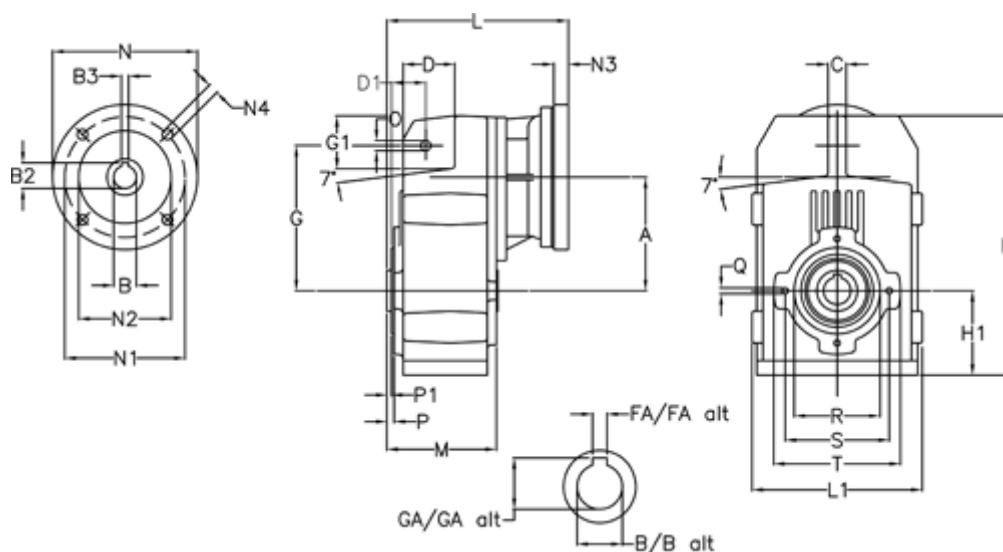

Article number: 29560301393230
 Description: Shaft mounted gear
 A312H35-13,9-P80B5

Measures

A = 150.50	FA = 10	M = 125.0	Q = M10x17
B = 35	G = 170	N = 200	R = 110
B1 = 19	G1 = 84.0	N1 = 165	S = 130
B2 = 21.8	GA = 38.3	N2 = 130	T = 150
B3 = 6	H = 326.0	N4 = M10x20	
C = 20	H1 = 102.0	O = 13	
D = 68.0	L = 245.0	P = 6.5	
D1 = 54.0	L1 = 210	P1 = 3.5	